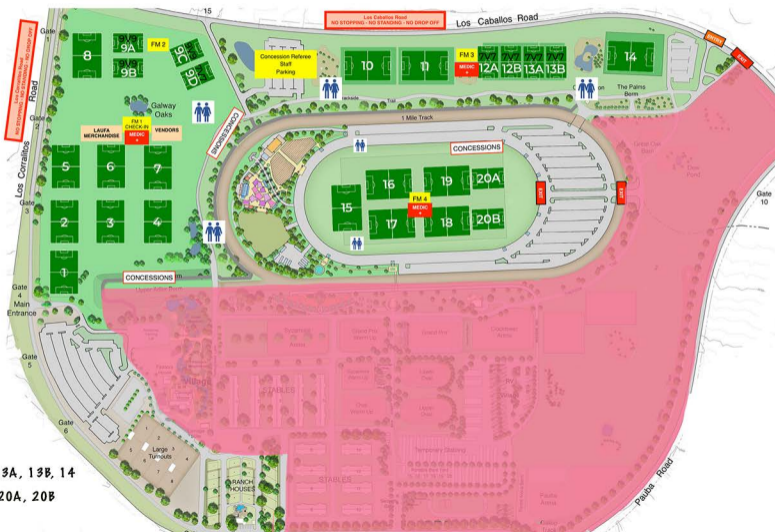

FIELD MAP GALWAY DOWNS SOCCER COMPLEX

38801 LOS CORRALITOS RD, TEMECULA, CA 92592

MEDIC + MEDICAL STATION

RESTROOMS

FM: FIELD MARSHALLS

FM1 FIELDS: 1, 2, 3, 4, 5, 6, 7

FM2 FIELDS: 8, 9A, 9B, 9C, 9D

FM3 FIELDS: 10, 11, 12A, 12B, 13A, 13B, 14

FM4 FIELDS: 15, 16, 17, 18, 19, 20A, 20B